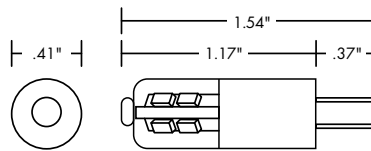

ITEM #	DESCRIPTION	VOLTAGE	WATTS	INCANDESCENT REPLACEMENT WATTS	LUMENS	COLOR	HOURS	CRI	MOL (inches)	DIA (inches)	WARRANTY BASE YEARS	CASE QUANTITY

LIT3N1030K2

1.5W G4 Base • Non Dimmable • 10,000 Hour

LIT3N1030K2	LED G4 Base Non Dim-3000K	12v	1.5	10	120	3000K	10,000	80	1.54	.41	G4	1	12
-------------	---------------------------	-----	-----	----	-----	-------	--------	----	------	-----	----	---	----