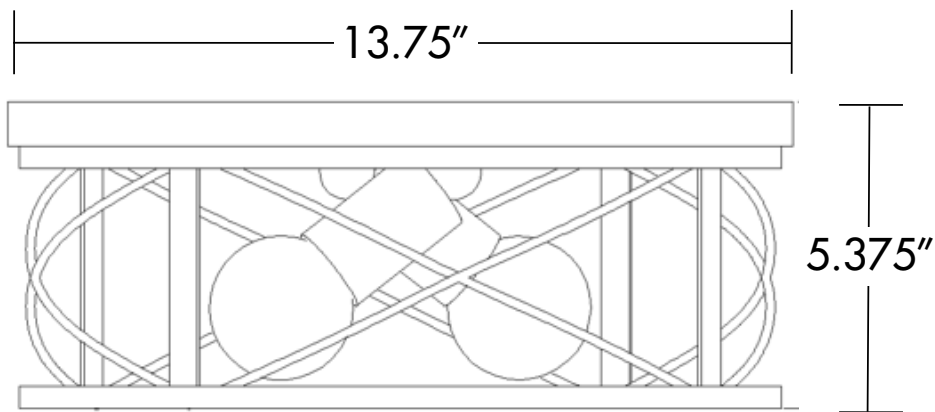

Dimensions

Ordering Information

ITEM #	DESCRIPTION	DIMENSIONS	COLOR	TITLE 20	JA8
VFMRD14WGD27K	Vintage Flush Mount Round 14" WG Dim 27K	13-3/4"Wx5-3/8"H	2700K	N	N

TECHNOLOGY CAST IN A BEAUTIFUL LIGHT

For over 20 years, TCP has been designing, developing and delivering energy-efficient lighting into the market. Thanks to our cutting-edge technology and manufacturing expertise, we have shipped billions of high quality lighting products. With TCP, you can count on a lighting product that is designed to meet the needs of the market - that transforms your surroundings and envelopes you in warmth - lighting that generates beauty with every flip of the switch.