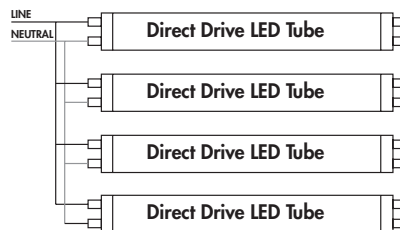

SHUNTED

NON-SHUNTED

Single Ended Wiring

NON-SHUNTED

LED LiberaT8™ Tubes

LED Type B Tubes – 4'

Item#	Description	LED Wattage	Voltage	Fluorescent Equivalency	Lumens	LPW	Base	CCT	CRI	Bulk Pack*
ALL GLASS										
LED 13.5 WATT T8 TUBE – 4 FOOT TYPE B		DLC# T80415C41E								
LT813B241KBP	LED 13.5W 4' T8 2E BYPASS 41K BP	13.5	120V	32W	1900	140.7	G13	4100K	80	1
PET COATED GLASS										
		DLC# T80415BXXE								
L13T8BY5035KBP	LED 13.5W 4' T8 2E BY 35K SC BP	13.5	120V	32W	1800	133.3	G13	3500K	80	1
L13T8BY5041KBP	LED 13.5W 4' T8 2E BY 41K SC BP	13.5	120V	32W	1900	140.7	G13	4100K	80	1
L13T8BY5050KBP	LED 13.5W 4' T8 2E BY 50K SC BP	13.5	120V	32W	2000	148.1	G13	5000K	80	1