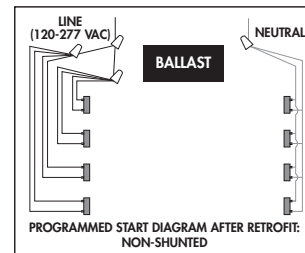

Specifications:

Shatterproof PET Coated Glass

All Glass

Listing

Warranty

Five years against defects in manufacturing

Wiring Diagrams:

Double Ended Wiring

Single Ended Wiring