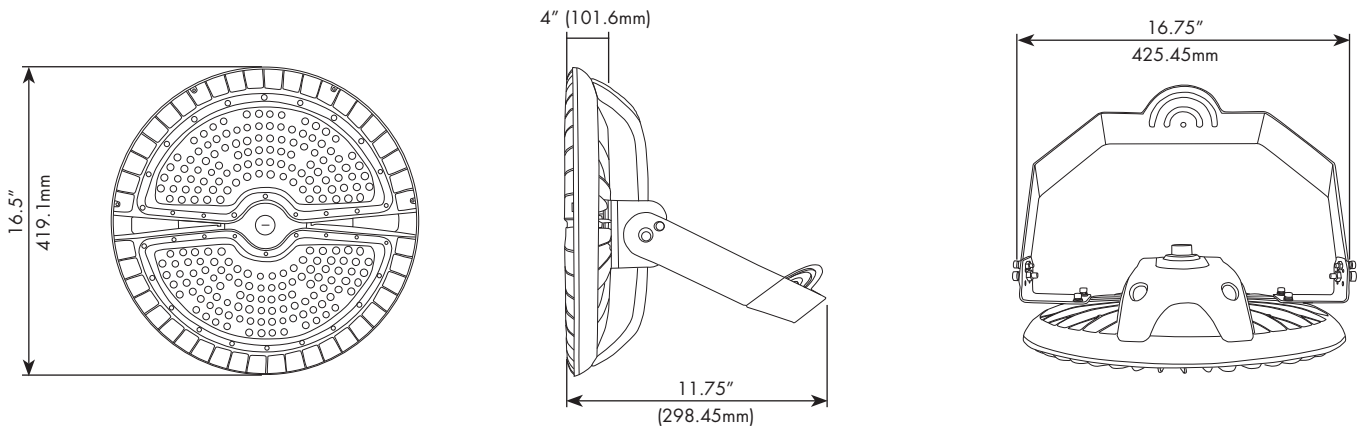

Construction

- Die-cast aluminum housing
- Impact resistant acrylic lens
- Durable black powdercoat
- Industrial yoke mount
- Max weight 20.5 lbs (9.3 kg) when configured with yoke mount

Electrical

- Easily access wiring for quick installation
- System rated for long 50,000 hour life
- Efficiently delivers up to 148 LPW
- 4KV (line to ground) built-in surge protection
- -40°C (-40°F) to 50°C (131°F) Operating Temperature Range
- Power factor > 0.95

Optics

- Standard 30° degree distribution
- Delivers bright, white light and excellent uniformity

Dimensions

| | |
|-------------|------|
| Item Number | |
| Notes | Type |

Listings

cULus Listed – wet location rated
RoHS Compliant