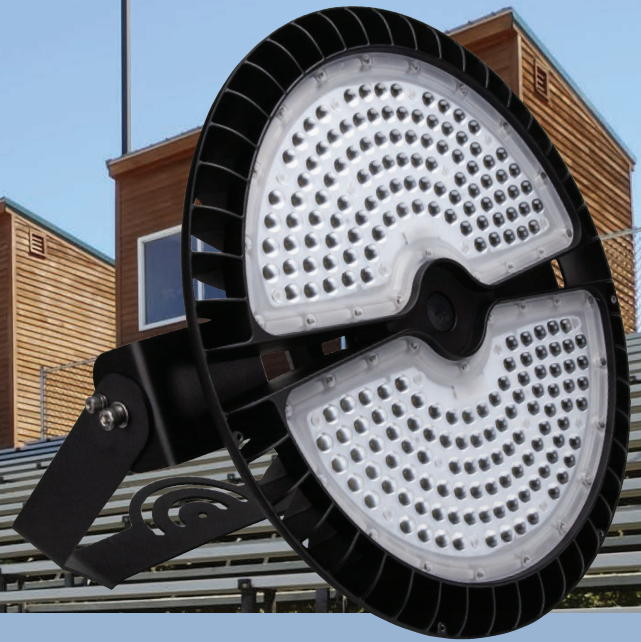

Elements

by TCP

LED Sports Light

Product Specifications

TCP's LED Sports Light is the perfect option for indoor and outdoor applications that require bright, energy efficient lighting. The Sports Light is rated to -40°C for cold weather applications, comes standard with 0-10V dimming, 5700K CCT, and provides up to 47,500 lumens. Optional up-light shield accessory available to decrease glare and light pollution.

Reasons to choose the LED Sports Light from TCP

- Long 50,000 hour rated life reduces maintenance and replacement costs
- Die-cast aluminum housing with impact resistant acrylic lens
- Yoke mounting comes standard for easy installation or retrofits
- Delivers bright, uniform light
- -40°C temperature rating

Ideal Applications

- Track Fields
- Indoor Soccer Fields
- Gymnasiums
- Football Stadiums
- Baseball Fields
- Golf Courses

Applications

This product can be used in a variety of applications, including indoor stadiums and outdoor sports fields. The standard yoke mounting provides a versatile array of mounting options.

Construction

- Die-cast aluminum housing
- Impact resistant acrylic lens
- Durable black powdercoat
- Industrial yoke mount
- Max weight 20.5 lbs (9.3 kg) when configured with yoke mount

Electrical

- Easily access wiring for quick installation
- System rated for long 50,000 hour life
- Efficiently delivers up to 148 LPW
- 4KV (line to ground) built-in surge protection
- -40°C (-40°F) to 50°C (131°F) Operating Temperature Range
- Power factor > 0.95