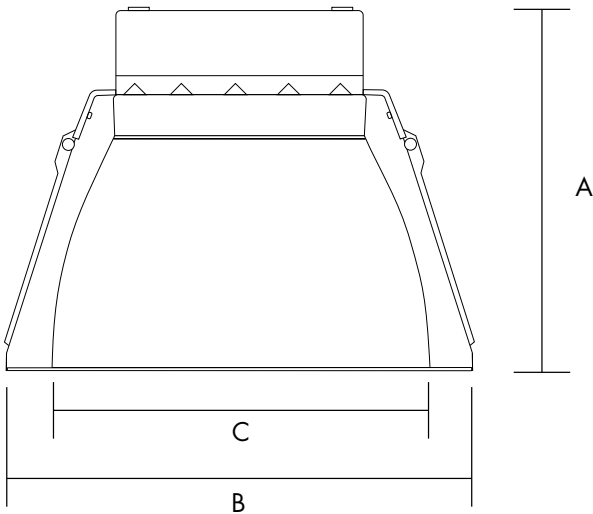

Accessories

PRODUCT	ITEM NUMBER	DESCRIPTION	DIMENSIONS
	46INFRAMEKIT	4"/6" ADJUSTABLE FRAME KIT (Compatible with 4" and 6" downlights)	-
	EMBACKUPCOMDL1	EMERGENCY BACKUP FOR 4" AND 6" SELECTABLE COMMERCIAL DOWNLIGHT	9.45" X 1.77" X 1.18"
	EMBACKUPCOMDL2	EMERGENCY BACKUP FOR 8", 10" AND 12" SELECTABLE COMMERCIAL DOWNLIGHT	12.9" X 2.6" X 2.2"

Dimensions

A	B	C	Item Number
5"	6.2"	4.5"	DLC4SWUZDCCT / DLC4SWUZDCCT2 / DLC4SWUZDCCTW / DLC4SWUZDCCT2W
6.4"	7.8"	5.6"	DLC6SWUZDCCT / DLC6SWUZDCCT2 / DLC6SWUZDCCTW / DLC6SWUZDCCT2W
7.4"	9.2"	7.3"	DLC8SWUZDCCT / DLC8SWUZDCCT2 / DLC8SWUZDCCTW / DLC8SWUZDCCT2W
8.2"	10.9"	9"	DLC10SWUZDCCT / DLC10SWUZDCCT2 / DLC10SWUZDCCTW / DLC10SWUZDCCT2W
9.5"	13"	11"	DLC12SWUZDCCT / DLC12SWUZDCCT2 / DLC12SWUZDCCTW / DLC12SWUZDCCT2W