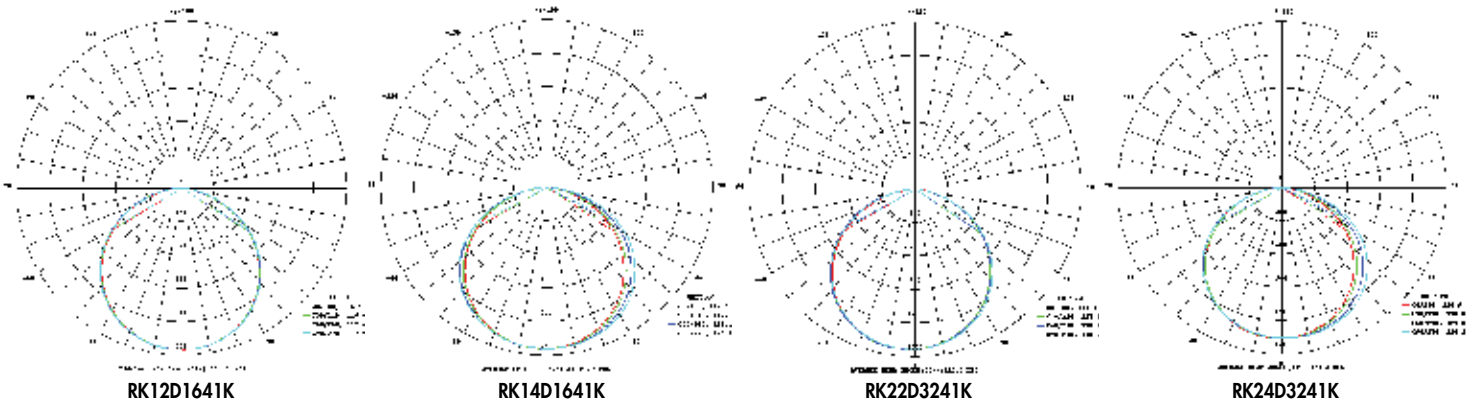

Photometrics