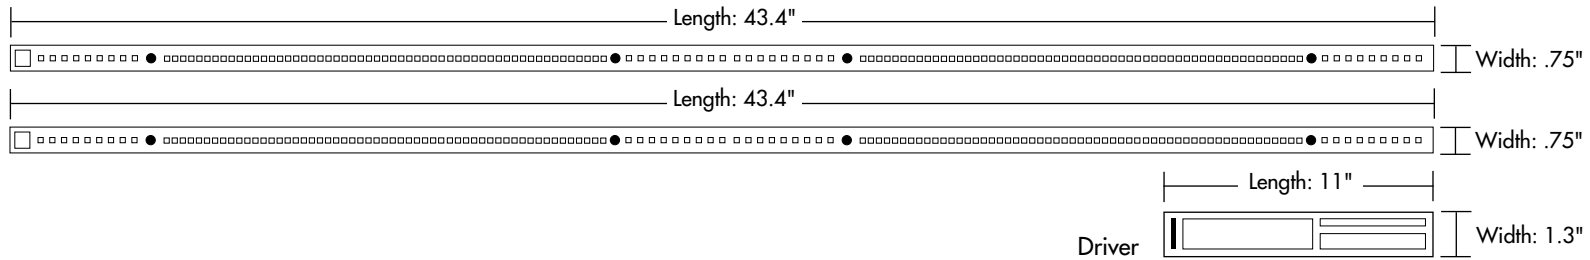

RK24D3241K