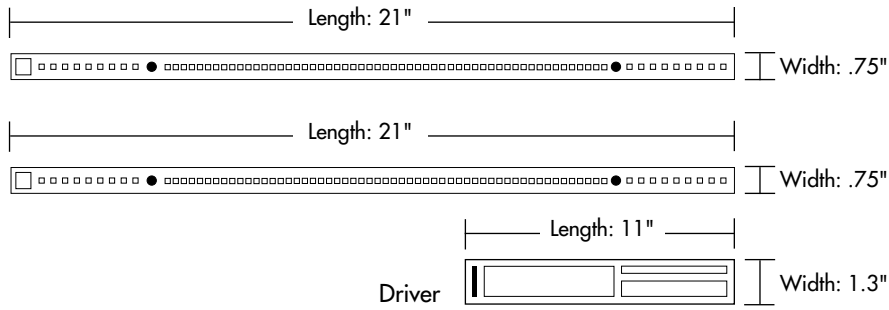

Dimensions

RK22D3241K