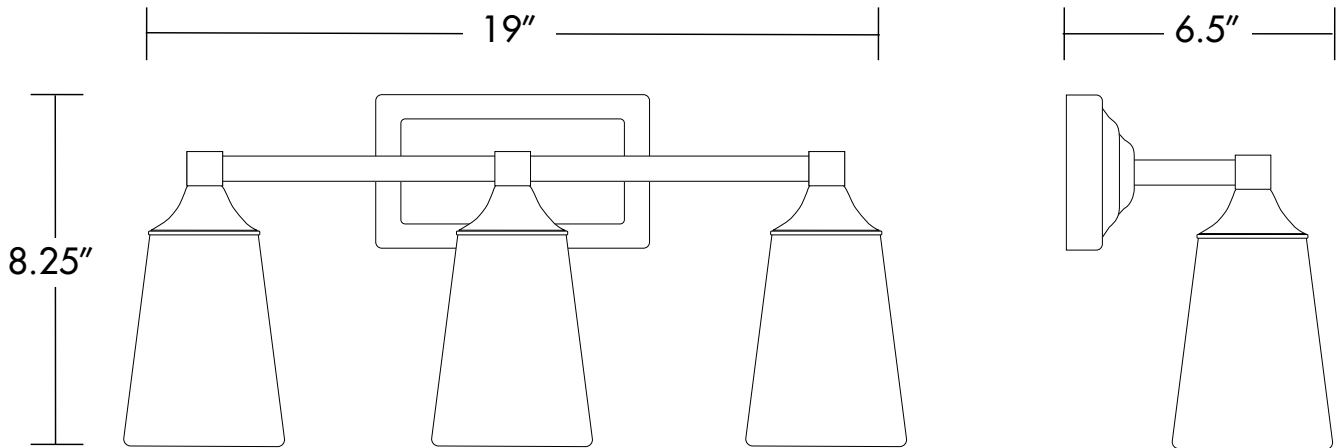

Ideal Applications

- Residential
- Hospitality
- New construction
- Remodeling

Specifications

Input Line Voltage	120V	Color	2700K, 3000K, 4100K
Input Line Frequency	60Hz	Lamp Life (hours)	25,000
Wattage (W)	6W	Minimum Starting Temperature	-22°C (-8°F)
Lumens (L)	475L, 525L	Maximum Operating Temperature	45°C (113°F)
LPW	79, 87.5	Environment	Suitable for damp locations
Wattage equivalent	40W	Certification	cETLus
CRI	90	Warranty	5-year limited

Dimensions

Ordering Information

ITEM #	DESCRIPTION	DIMENSIONS	COLOR	TITLE 20	JA8
CLBVSQ2BN27K	Classic Bath Vanity Square 2-Lamp BN 27K	12"Wx8-1/4"Hx6-1/2"D	2700K	Y	Y
CLBVSQ2BN30K	Classic Bath Vanity Square 2-Lamp BN 30K	12"Wx8-1/4"Hx6-1/2"D	3000K	Y	Y
CLBVSQ2BN41K	Classic Bath Vanity Square 2-Lamp BN 41K	12"Wx8-1/4"Hx6-1/2"D	4100K	Y	N
CLBVSQ3BN27K	Classic Bath Vanity Square 3-Lamp BN 27K	19"Wx8-1/4"Hx 6-1/2"D	2700K	Y	Y
CLBVSQ3BN30K	Classic Bath Vanity Square 3-Lamp BN 30K	19"Wx8-1/4"H x6-1/2"D	3000K	Y	Y
CLBVSQ3BN41K	Classic Bath Vanity Square 3-Lamp BN 41K	19"Wx8-1/4"Hx6-1/2"D	4100K	Y	N
CLBVSQ4BN27K	Classic Bath Vanity Square 4-Lamp BN 27K	27"Wx8-1/4"Hx6-1/2"D	2700K	Y	Y
CLBVSQ4BN30K	Classic Bath Vanity Square 4-Lamp BN 30K	27"Wx8-1/4"Hx6-1/2"D	3000K	Y	Y
CLBVSQ4BN41K	Classic Bath Vanity Square 4-Lamp BN 41K	27"Wx8-1/4"Hx6-1/2"D	4100K	Y	N