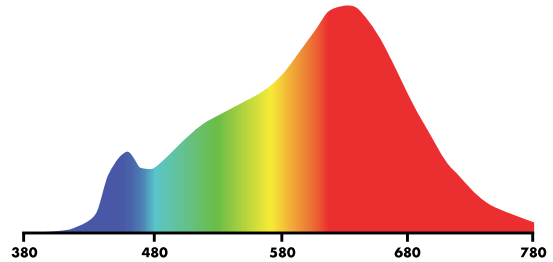

The TCP Anew lamp has a superior spectrum that improves the incandescent spectrum and minimizes the blue peak found in most LED spectrums.

The Anew lamp also offers a 98 CRI that's higher than LED lamps.

Eliminating the blue peak reduces eye strain and fatigue